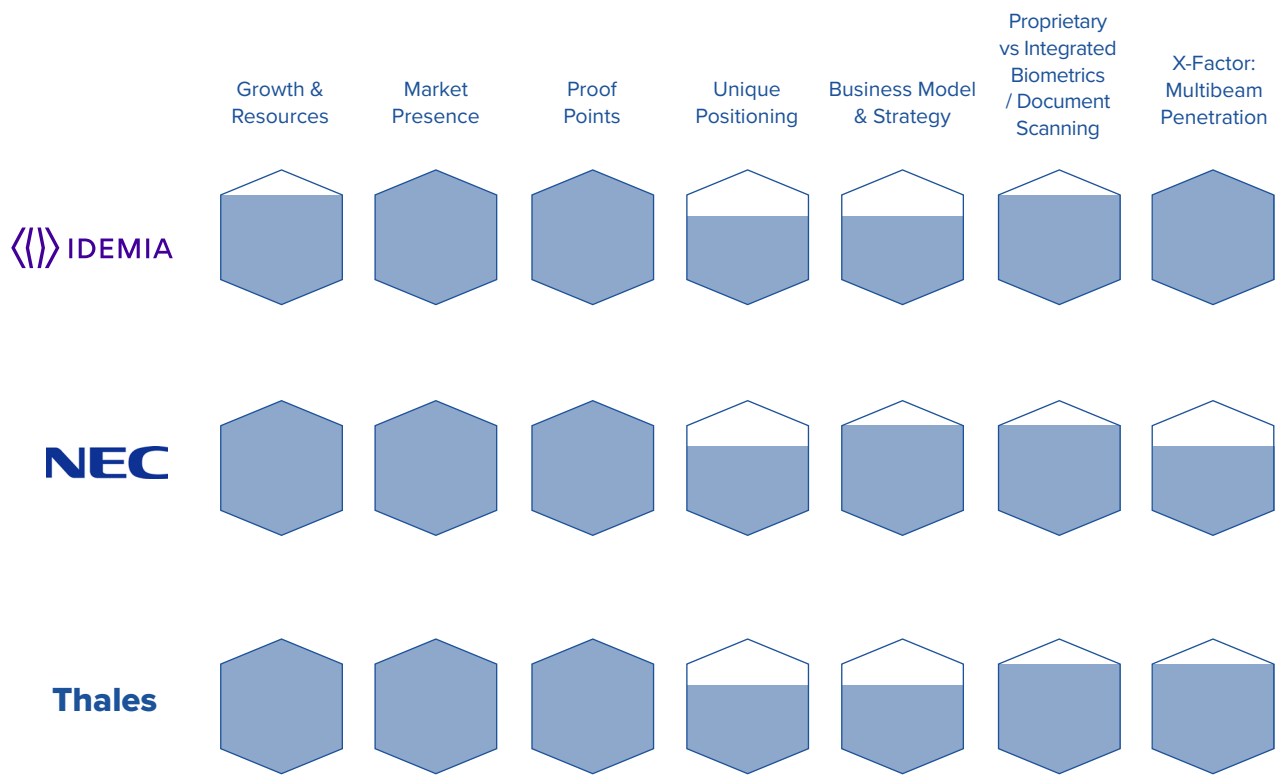

Big 3

These firms have a global presence, a proven track record, and moderate-to-advanced activity in every prism beam.

Prism X-Factor: Multibeam Penetration

Evaluations

Refractor Beam Penetration

The Big 3 have made significant inroads into all Prism Beams, positioning them in the center of the biometric digital identity landscape.